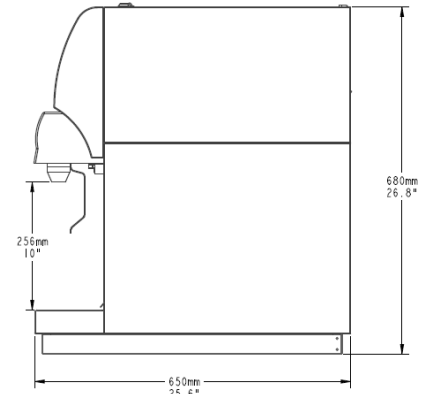

New water level sensor design to increase the

No side louvers, no constraints on setting equipment side by side

Easier & quicker CSD/NCB conversion

External removable condenser filter

With rat guard design

Blu CE_4

Post-Mix drink dispenser

Specification Sheet

Technical Specification

Electrical	230V 50Hz, 220V 60Hz
Refrigerant	R134a
Ice Bank Size	16.5 lbs./7.5Kg
Compressor Size	1/4HP
Operating Conditions	50°F to 90°F (10° C to 32.2°C)
Dispenser Dimensions	13.8' W x 25.6' D x 26.8'H W350mm x D650mm x H680mm
Recommended Clearance	Top: 18.0'(45 cm) Back: 6.0'(15.2 cm) and Sides: 6.0'(15.2 cm)
Weight	Operating: 200 lbs(94 kg) Shipping: 132.3 lbs. (60 kg)
Continuous Draw capacity @2drinks per minutes@12oz	
@105°F(40.6°C)65%RH	N/A
@90°F(32.2°C)65%RH	60drinks
@75°F(24°C)75%RH	110drinks
Water Bath Size	36L
Water Connection	3/8" SAE male flare fitting on dispenser
Water Supply Requirements	Optimum Pressure: 30psi (2.04 bar)flowing 3oz/sec Minimum Static Pressure: 20psi (1.36 bar) Maximum Static Pressure: 35psi (2.38 bar)
	For water pressure exceeding the optimum supply specification, flow control set at 50psi is recommended
Flow Rate	Beverage pour rate 1.5-3oz/sec
Agency Listing	