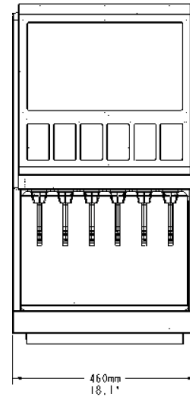

No side louvers, no constraints on setting equipment side by side

Easier & quicker CSD/NCB conversion

External removable condenser filter

Blu CE6

Over Counter Electric Dispenser

Specification Sheet

Technical Specification

Model	Blu CE6
Electrical	230V 50Hz, 220V 60Hz, 115V 60Hz
Refrigerant	R1345
Ice Bank Size	26.5 lbs.
Compressor Size	1/3HP+
Operating Conditions	50°F to 105°F (10° C to 40.6°C)
Dispenser Dimensions	18.1'W x 29.3'D x 33.2'H (46.0 cm x 74.3 cm x 84.3 cm)
Recommended Clearance	Top: 18.0' (45 cm) Back: 6.0' (15.2 cm) and Sides: 6.0' (15.2 cm)
Weight	Operating: 287 lbs (130 kg) Shipping: 231 lbs (105 kg)
Continuous Draw capacity @2drinks per minutes@12oz	
@105°F(40.6°C)65%RH	65drinks
@90°F(32.2°C)65%RH	130drinks
@75°F(24°C)75%RH	280drinks
Water Bath Size	48L
Water Connection	3/8" SAE male flare fitting on dispenser
Water Supply Requirements	Optimum Pressure:30psi (2.04 bar) flowing 3oz/sec Minimum Static Pressure: 20psi (1.36 bar) Maximum Static Pressure: 35psi (2.38 bar)
	For water pressure exceeding the optimum supply specification, flow control set at 50psi is recommended
Flow Rate	Beverage pour rate 1.5-3oz/sec
Agency Listing	  