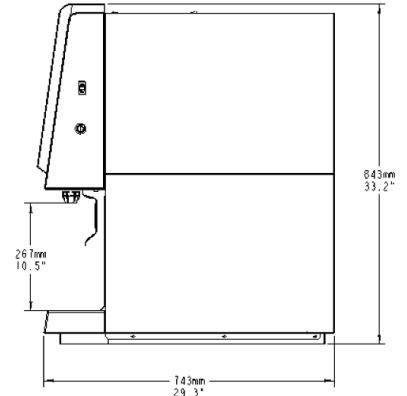

Model	Blu CE6
Electrical	230V 50Hz, 220V 60Hz, 115V 60Hz
Refrigerant	R1345
Ice Bank Size	26.5 lbs.
Compressor Size	1/3HP+
Operating Conditions	50°F to 105°F (10° C to 40.6°C)
Dispenser Dimensions	18.1'W x 29.3'D x 33.2'H (46.0 cm x 74.3 cm x 84.3 cm)
Recommended Clearance	Top: 18.0' (45 cm) Back: 6.0' (15.2 cm) and Sides: 6.0' (15.2 cm)
Weight	Operating: 287 lbs (130 kg) Shipping: 231 lbs (105 kg)
Continuous Draw capacity @2drinks per minutes@12oz	
@105°F(40.6°C)65%RH	65drinks
@90°F(32.2°C)65%RH	130drinks
@75°F(24°C)75%RH	280drinks
Water Bath Size	48L
Water Connection	3/8" SAE male flare fitting on dispenser
Water Supply Requirements	Optimum Pressure:30psi (2.04 bar) flowing 3oz/sec Minimum Static Pressure: 20psi (1.36 bar) Maximum Static Pressure: 35psi (2.38 bar)
	For water pressure exceeding the optimum supply specification, flow control set at 50psi is recommended
Flow Rate	Beverage pour rate 1.5-3oz/sec
Agency Listing	  