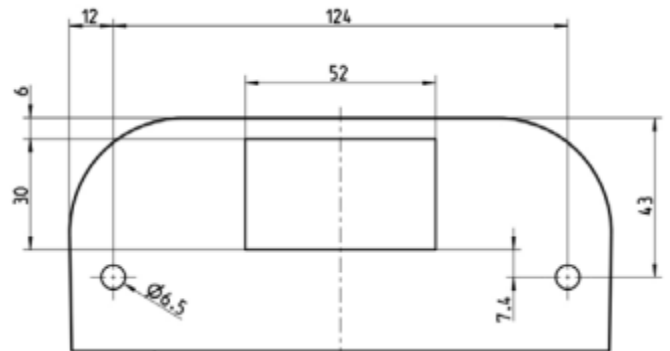

## Technical Specifications

## Dimensions

Height	406mm
Width	150mm
Distance from nozzle to base	263mm
Depth	157mm
Depth Tower foot	67mm

### Drip tray

Height	25mm
Width	201mm
Depth	125mm

Model Number	Description
221000427	Pearl Tower Black
221000429	Pearl Tower White
221000449	Pearl Tower White UVC

To learn more and see Product Name in action, visit [cornelius.com](http://cornelius.com)  
 To contact us directly, go to [cornelius.com/contact-us](http://cornelius.com/contact-us)  
 To shop directly online, visit us on [marmonlink-emea.com](http://marmonlink-emea.com)